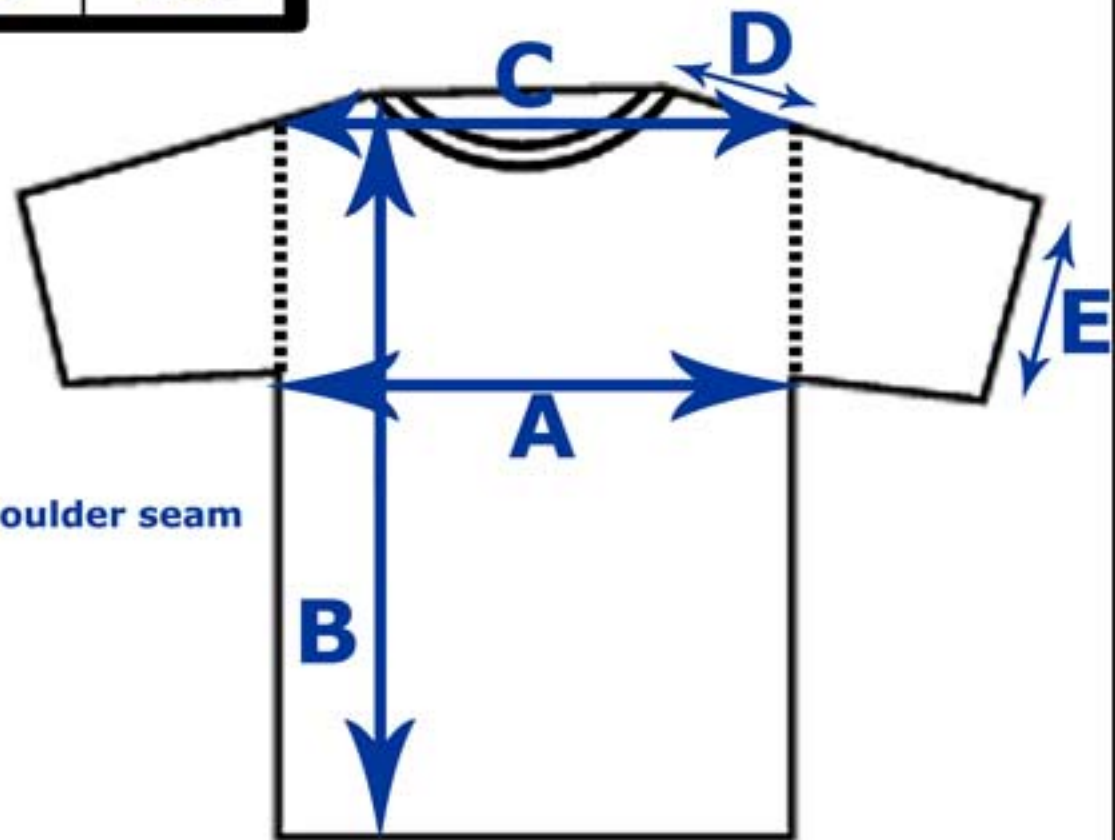

basic-tee toddler sizing

SIZE	chest	length	shoulder to shoulder	shoulder drop	sleeve opening
24 Month	11.5	14.5	11.25	1.25	2.75
3T	12	15.5	11.75	1.25	3.5
4T	12.75	17.5	12.5	1.25	4

A: chest

B: length

C: shoulder seam to shoulder seam

D: shoulder drop

E: sleeve opening

basic-tee youth sizing

SIZE	chest	length	shoulder to shoulder	shoulder drop	sleeve opening
XS	14.5	20	13.5	1.25	4.5
S	16.25	22.25	15.25	1.25	5.25
M	18	24.5	17	1.25	6
L	19.75	26.75	18.75	1.25	6.75

- A:** chest
- B:** length
- C:** shoulder seam to shoulder seam
- D:** shoulder drop
- E:** sleeve opening

micro performance short sleeve youth sizing

SIZE	chest	length	shoulder to shoulder	shoulder drop	sleeve opening
S	15.75	18.75	14.875	1	5
M	17.25	21	15.875	1	5.75
L	18.25	22.5	16.375	1	6.25

A: chest

B: length

C: shoulder seam to shoulder seam

D: neck drop

E: sleeve opening

micro performance long sleeve youth sizing

SIZE	chest	length	shoulder to shoulder	sleeve length	sleeve opening
S	15.75	18.75	14.875	14.625	4.125
M	17.25	21	15.875	17	4.375
L	18.25	22.5	16.375	19	4.375