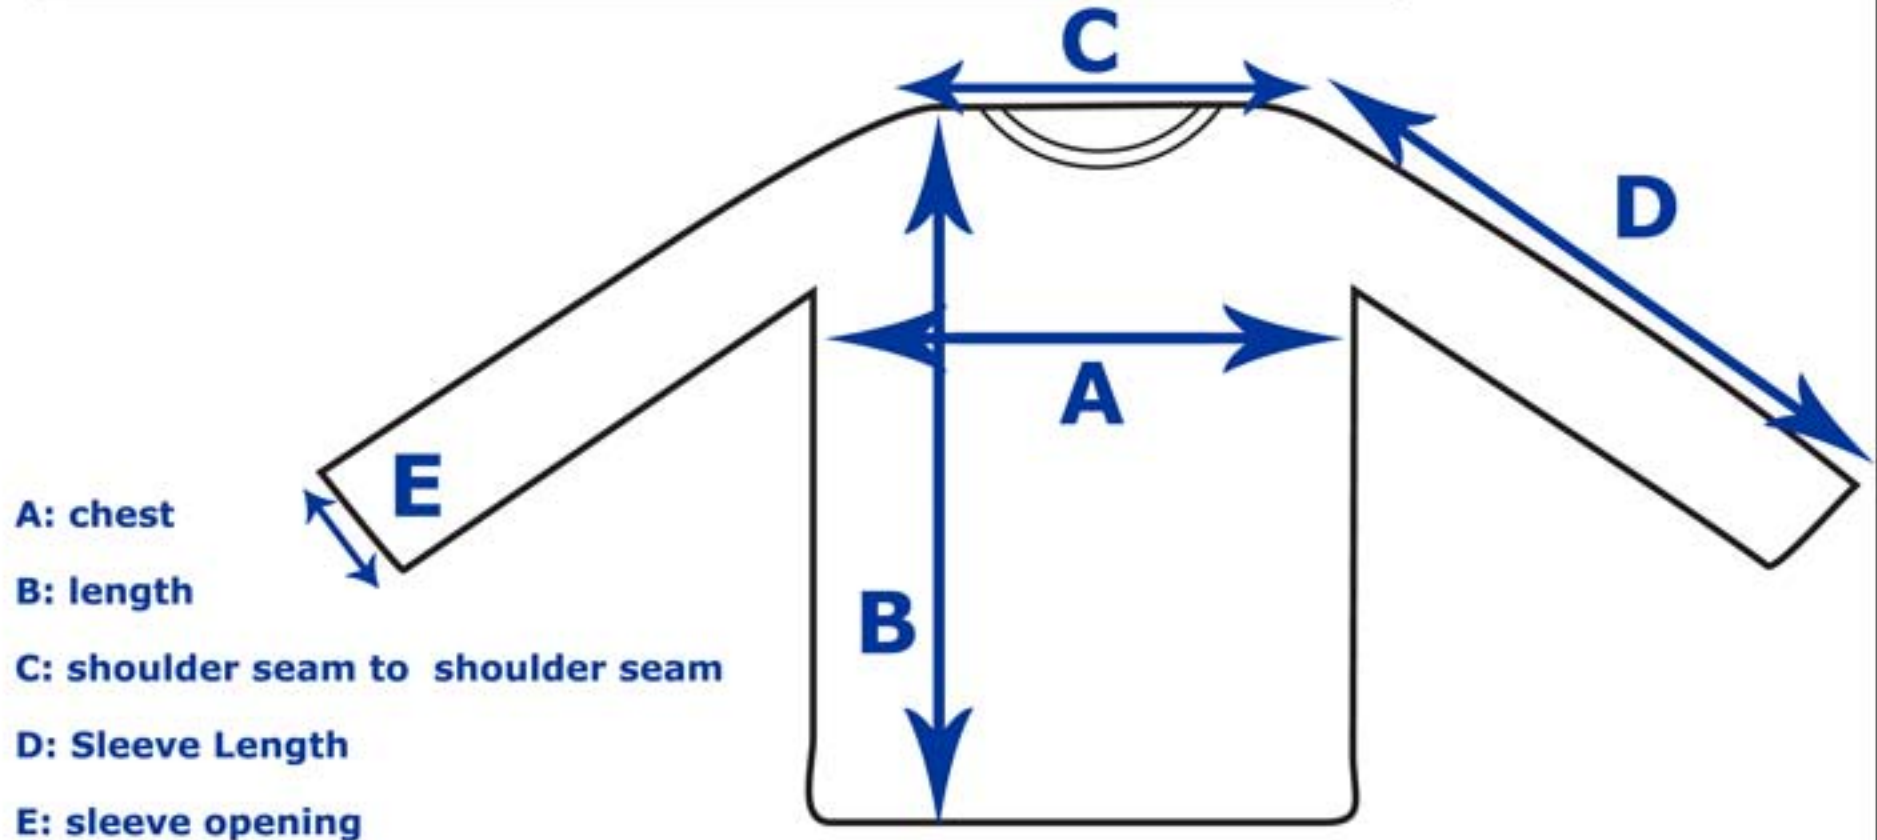

A: chest

B: length

C: shoulder seam to shoulder seam

D: shoulder drop

E: sleeve opening

micro performance muscle youth sizing

SIZE	chest	length	shoulder to shoulder	neck drop	sleeve opening
S	15.75	18.75	13.25	3.625	8
M	17.25	21	14.25	3.875	8.75
L	18.25	22.5	14.75	4	9.5

A: chest

B: length

C: shoulder seam to shoulder seam

D: neck drop

E: sleeve opening

micro performance long sleeve youth sizing

SIZE	chest	length	shoulder to shoulder	sleeve length	sleeve opening
S	15.75	18.75	14.875	14.625	4.125
M	17.25	21	15.875	17	4.375
L	18.25	22.5	16.375	19	4.375