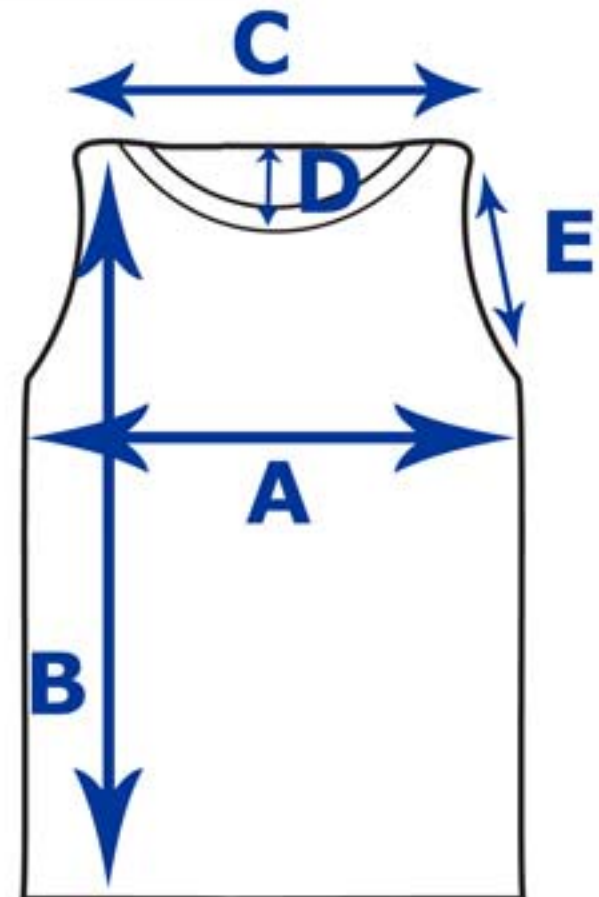

- A:** chest
- B:** length
- C:** shoulder seam to shoulder seam
- D:** shoulder drop
- E:** sleeve opening

micro performance short sleeve youth sizing

SIZE	chest	length	shoulder to shoulder	shoulder drop	sleeve opening
S	15.75	18.75	14.875	1	5
M	17.25	21	15.875	1	5.75
L	18.25	22.5	16.375	1	6.25

A: chest

B: length

C: shoulder seam to shoulder seam

D: shoulder drop

E: sleeve opening

micro performance muscle youth sizing

SIZE	chest	length	shoulder to shoulder	neck drop	sleeve opening
S	15.75	18.75	13.25	3.625	8
M	17.25	21	14.25	3.875	8.75
L	18.25	22.5	14.75	4	9.5

A: chest

B: length

C: shoulder seam to shoulder seam

D: neck drop

E: sleeve opening

micro performance long sleeve youth sizing

SIZE	chest	length	shoulder to shoulder	sleeve length	sleeve opening
S	15.75	18.75	14.875	14.625	4.125
M	17.25	21	15.875	17	4.375
L	18.25	22.5	16.375	19	4.375