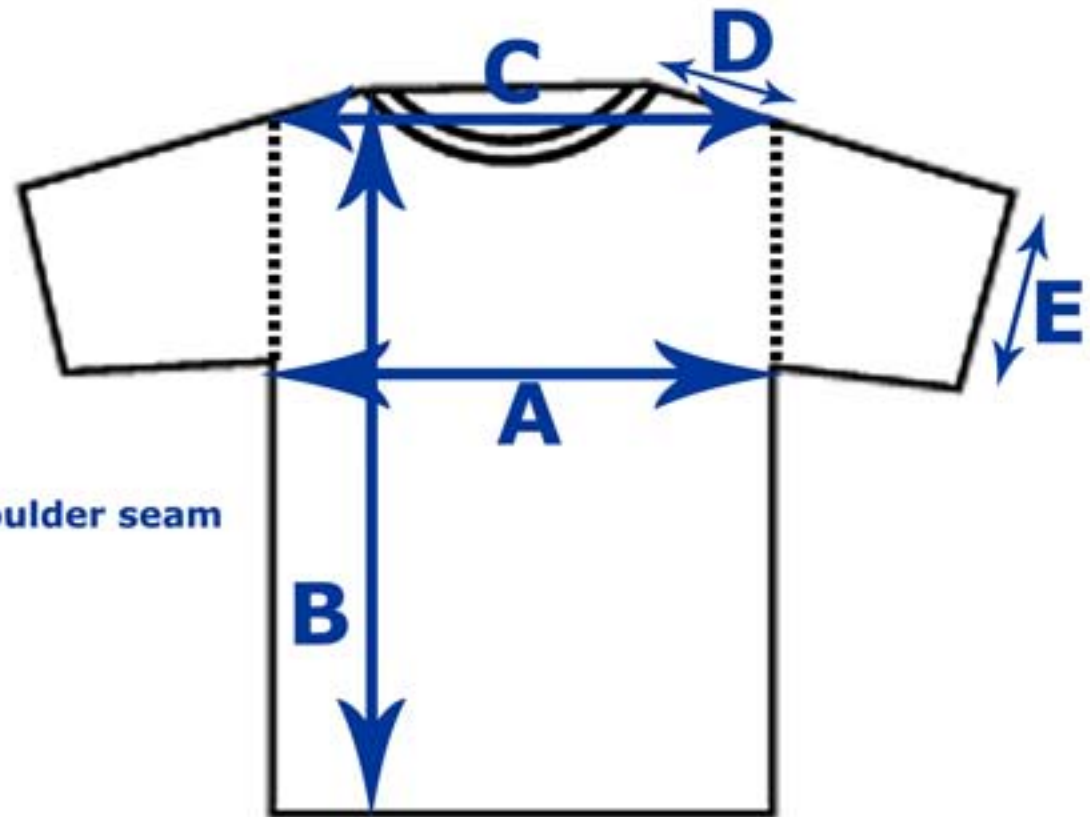

basic-tee toddler sizing

SIZE	chest	length	shoulder to shoulder	shoulder drop	sleeve opening
24 Month	11.5	14.5	11.25	1.25	2.75
3T	12	15.5	11.75	1.25	3.5
4T	12.75	17.5	12.5	1.25	4

A: chest

B: length

C: shoulder seam to shoulder seam

D: shoulder drop

E: sleeve opening

basic-tee youth sizing

SIZE	chest	length	shoulder to shoulder	shoulder drop	sleeve opening
XS	14.5	20	13.5	1.25	4.5
S	16.25	22.25	15.25	1.25	5.25
M	18	24.5	17	1.25	6
L	19.75	26.75	18.75	1.25	6.75

- A:** chest
- B:** length
- C:** shoulder seam to shoulder seam
- D:** shoulder drop
- E:** sleeve opening

micro performance short sleeve youth sizing

SIZE	chest	length	shoulder to shoulder	shoulder drop	sleeve opening
S	15.75	18.75	14.875	1	5
M	17.25	21	15.875	1	5.75
L	18.25	22.5	16.375	1	6.25

A: chest

B: length

C: shoulder seam to shoulder seam

D: neck drop

E: sleeve opening

micro performance long sleeve youth sizing

SIZE	chest	length	shoulder to shoulder	sleeve length	sleeve opening
S	15.75	18.75	14.875	14.625	4.125
M	17.25	21	15.875	17	4.375
L	18.25	22.5	16.375	19	4.375