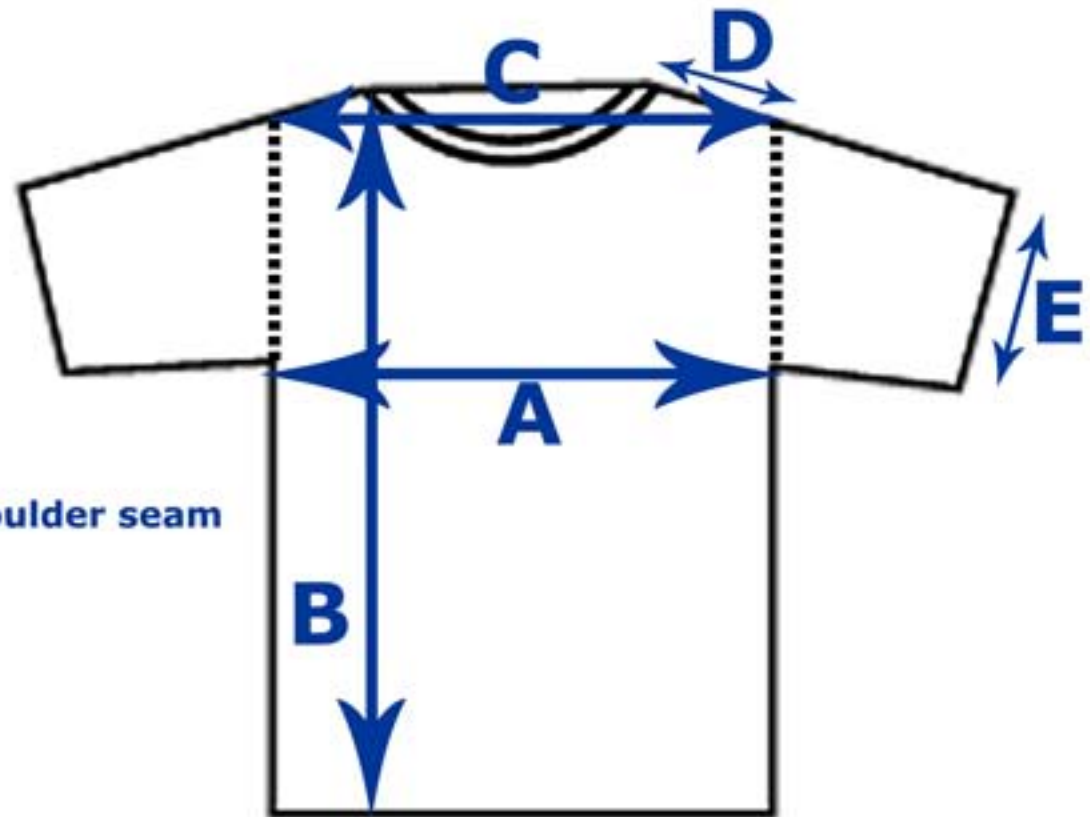

D: shoulder drop

E: sleeve opening

basic-tee youth sizing

SIZE	chest	length	shoulder to shoulder	shoulder drop	sleeve opening
XS	14.5	20	13.5	1.25	4.5
S	16.25	22.25	15.25	1.25	5.25
M	18	24.5	17	1.25	6
L	19.75	26.75	18.75	1.25	6.75

- A:** chest
- B:** length
- C:** shoulder seam to shoulder seam
- D:** shoulder drop
- E:** sleeve opening

micro performance short sleeve youth sizing

SIZE	chest	length	shoulder to shoulder	shoulder drop	sleeve opening
S	15.75	18.75	14.875	1	5
M	17.25	21	15.875	1	5.75
L	18.25	22.5	16.375	1	6.25

A: chest

B: length

C: shoulder seam to shoulder seam

D: shoulder drop

E: sleeve opening

micro performance muscle youth sizing

SIZE	chest	length	shoulder to shoulder	neck drop	sleeve opening
S	15.75	18.75	13.25	3.625	8
M	17.25	21	14.25	3.875	8.75
L	18.25	22.5	14.75	4	9.5

A: chest

B: length

C: shoulder seam to shoulder seam

D: neck drop

E: sleeve opening

micro performance long sleeve youth sizing

SIZE	chest	length	shoulder to shoulder	sleeve length	sleeve opening
S	15.75	18.75	14.875	14.625	4.125
M	17.25	21	15.875	17	4.375
L	18.25	22.5	16.375	19	4.375