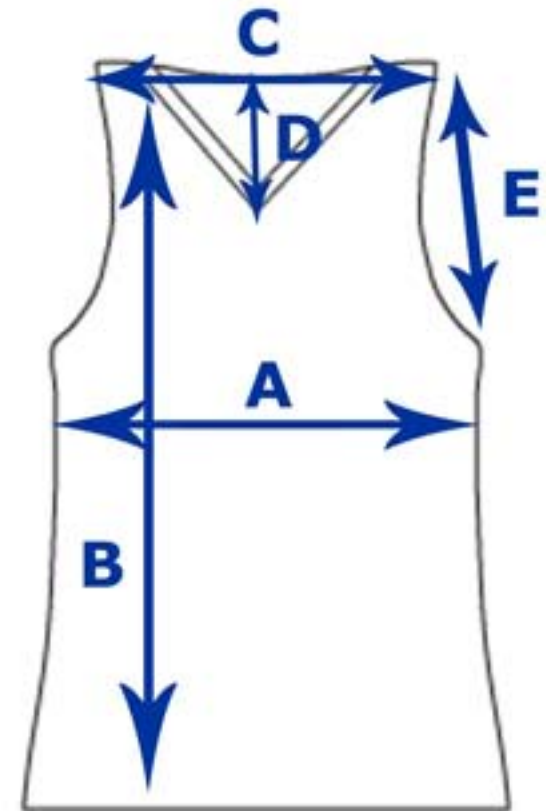

A: chest

B: length

C: shoulder seam to shoulder seam

D: sleeve length

E: sleeve opening

womens' micro performance tee sizing

SIZE	chest	length	shoulder to shoulder	v-neck opening	arm opening
XS	17	22	12.75	4.625	9.125
S	18	23.5	13.75	4.75	9.625
M	19	24.5	14.75	4.875	10.125
L	20	25.5	15.75	5	10.625
XL	21	26.5	16.75	5.125	11.125

A: chest

B: length

C: shoulder seam to shoulder seam

D: v-neck opening

E: arm opening

womens' micro singlet sizing

SIZE	chest	length	shoulder to shoulder	v-neck opening	arm opening
XS	15.75	20.125	10.75	5.125	8.375
S	16.75	21.625	11.75	5.25	9
M	17.75	22.625	12.75	5.375	9.5
L	18.75	23.625	13.75	5.5	10
XL	19.75	24.625	14.75	5.625	10.5

A: chest

B: length

C: shoulder seam to shoulder seam

D: v-neck opening

E: arm opening