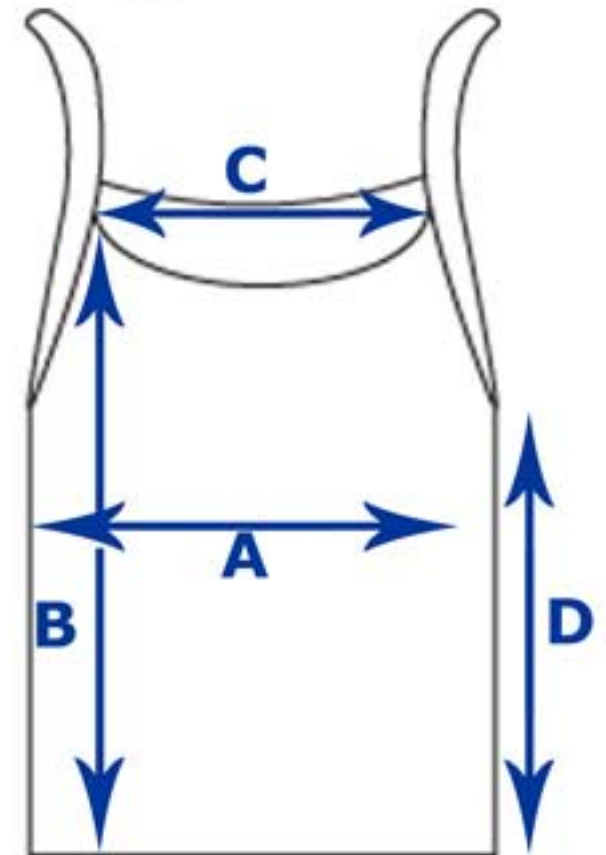

lady's touch sports tank sizing

SIZE	chest	length	strap to strap width	side length
XS	13.75	14.5(front) 16.5(back)	8	11.625
S	14.75	15.5(front) 17.5(back)	8.25	12.625
M	15.75	16.5(front) 18.5(back)	8.5	13.625
L	16.75	17.5(front) 19.5(back)	8.75	14.625
XL	17.75	18.5(front) 20.5(back)	9	15.625
2XL	18.75	19.5(front) 21.5(back)	9.25	16.625
3XL	19.75	20.5(front) 22.5(back)	9.5	17.625

A: chest

B: length

C: strap to strap width

D: side length

lady's touch ringer sizing

SIZE	chest	length	shoulder to shoulder	sleeve length	sleeve opening
XS	16.25	21	13.25	4.875	5.75
S	17.25	22	14.75	5.25	6
M	18.25	23	15.75	5.625	6.25
L	19.25	24	16.75	6	6.5
XL	20.25	25	17.75	6.375	6.75
2XL	21.25	26	18.75	6.75	7
3XL	22.25	27	19.75	7.125	7.25

A: chest

B: length

C: shoulder seam to shoulder seam

D: shoulder drop

E: sleeve opening

babydoll sizing

SIZE	chest	length	shoulder to shoulder	sleeve length	sleeve opening
XS	14.125	21.875	13.25	5.75	5.625
S	15.125	22.875	14.25	6.125	5.875
M	16.125	23.875	15.25	6.5	6.125
L	17.125	24.875	16.25	6.875	6.375
XL	18.125	25.875	17.25	7.25	6.625
2XL	19.125	26.875	18.25	7.625	6.875
3XL	20.125	27.875	19.25	8	7.125

A: chest

B: length

C: shoulder seam to shoulder seam

D: shoulder drop

E: sleeve opening

the lady's classic sizing

SIZE	chest	length	shoulder to shoulder	sleeve length	sleeve opening
XS	19.25	22.75	14	5.875	6.25
S	20.25	23.75	15	6.25	6.5
M	21.25	24.75	16	6.625	6.75
L	22.25	25.75	17	7	7
XL	23.25	26.75	18	7.375	7.25
2XL	24.25	27.75	19	7.75	7.5
3XL	25.25	28.75	20	8.125	7.75