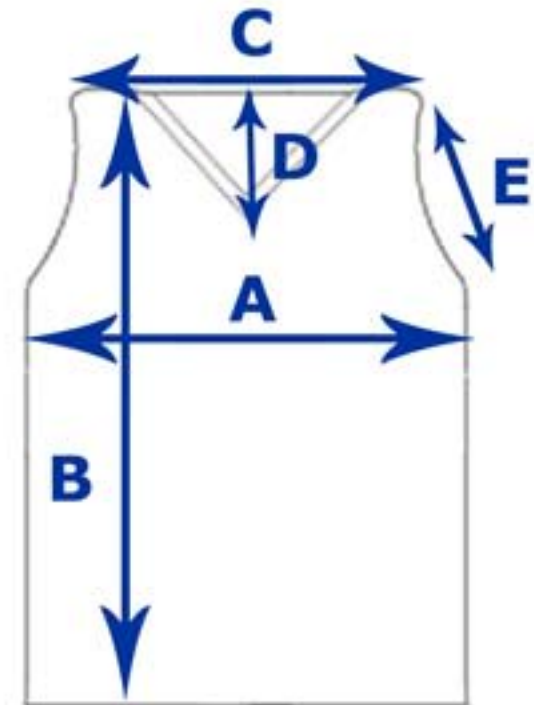

A: chest

B: length

C: shoulder seam to shoulder seam

D: sleeve length

E: sleeve opening

womens' micro performance tee sizing

SIZE	chest	length	shoulder to shoulder	sleeve length	sleeve opening
XS	17	22.5	15	8.375	5.5
S	18	23.5	16	8.75	5.75
M	19	24.5	17	9.125	6
L	20	25.5	18	9.5	6.25
XL	21	26.5	19	9.875	6.5

A: chest

B: length

C: shoulder seam to shoulder seam

D: sleeve length

E: sleeve opening

womens' micro performance tee sizing

SIZE	chest	length	shoulder to shoulder	v-neck opening	arm opening
XS	17	22	12.75	4.625	9.125
S	18	23.5	13.75	4.75	9.625
M	19	24.5	14.75	4.875	10.125
L	20	25.5	15.75	5	10.625
XL	21	26.5	16.75	5.125	11.125

A: chest

B: length

C: shoulder seam to shoulder seam

D: v-neck opening

E: arm opening

womens' micro singlet sizing

SIZE	chest	length	shoulder to shoulder	v-neck opening	arm opening
XS	15.75	20.125	10.75	5.125	8.375
S	16.75	21.625	11.75	5.25	9
M	17.75	22.625	12.75	5.375	9.5
L	18.75	23.625	13.75	5.5	10
XL	19.75	24.625	14.75	5.625	10.5