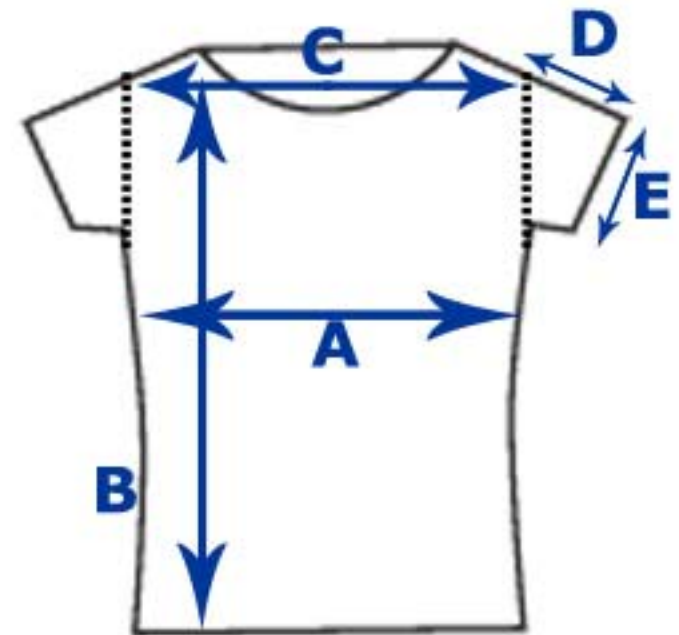

lady's touch sports tank sizing

SIZE	chest	length	strap to strap width	side length
XS	13.75	14.5(front) 16.5(back)	8	11.625
S	14.75	15.5(front) 17.5(back)	8.25	12.625
M	15.75	16.5(front) 18.5(back)	8.5	13.625
L	16.75	17.5(front) 19.5(back)	8.75	14.625
XL	17.75	18.5(front) 20.5(back)	9	15.625
2XL	18.75	19.5(front) 21.5(back)	9.25	16.625
3XL	19.75	20.5(front) 22.5(back)	9.5	17.625

A: chest

B: length

C: strap to strap width

D: side length

lady's touch ringer sizing

SIZE	chest	length	shoulder to shoulder	sleeve length	sleeve opening
XS	16.25	21	13.25	4.875	5.75
S	17.25	22	14.75	5.25	6
M	18.25	23	15.75	5.625	6.25
L	19.25	24	16.75	6	6.5
XL	20.25	25	17.75	6.375	6.75
2XL	21.25	26	18.75	6.75	7
3XL	22.25	27	19.75	7.125	7.25

A: chest

B: length

C: shoulder seam to shoulder seam

D: shoulder drop

E: sleeve opening

babydoll sizing

SIZE	chest	length	shoulder to shoulder	sleeve length	sleeve opening
XS	14.125	21.875	13.25	5.75	5.625
S	15.125	22.875	14.25	6.125	5.875
M	16.125	23.875	15.25	6.5	6.125
L	17.125	24.875	16.25	6.875	6.375
XL	18.125	25.875	17.25	7.25	6.625
2XL	19.125	26.875	18.25	7.625	6.875
3XL	20.125	27.875	19.25	8	7.125

A: chest

B: length

C: shoulder seam to shoulder seam

D: shoulder drop

E: sleeve opening

the lady's classic sizing

SIZE	chest	length	shoulder to shoulder	sleeve length	sleeve opening
XS	19.25	22.75	14	5.875	6.25
S	20.25	23.75	15	6.25	6.5
M	21.25	24.75	16	6.625	6.75
L	22.25	25.75	17	7	7
XL	23.25	26.75	18	7.375	7.25
2XL	24.25	27.75	19	7.75	7.5
3XL	25.25	28.75	20	8.125	7.75