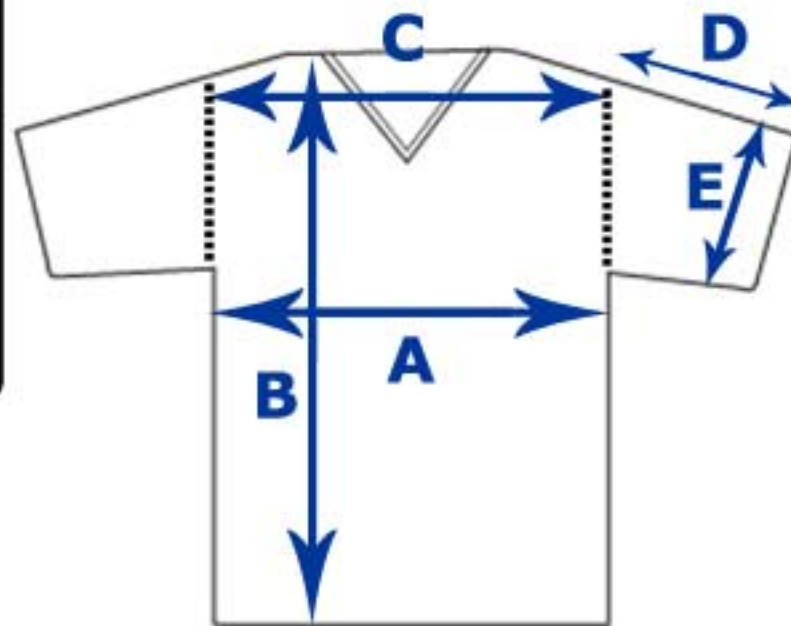

A: chest

B: length

C: shoulder seam to shoulder seam

D: shoulder drop

E: sleeve opening

the lady's classic sizing

SIZE	chest	length	shoulder to shoulder	sleeve length	sleeve opening
XS	19.25	22.75	14	5.875	6.25
S	20.25	23.75	15	6.25	6.5
M	21.25	24.75	16	6.625	6.75
L	22.25	25.75	17	7	7
XL	23.25	26.75	18	7.375	7.25
2XL	24.25	27.75	19	7.75	7.5
3XL	25.25	28.75	20	8.125	7.75

A: chest

B: length

C: shoulder seam to shoulder seam

D: sleeve length

E: sleeve opening

womens' micro performance tee sizing

SIZE	chest	length	shoulder to shoulder	sleeve length	sleeve opening
XS	17	22.5	15	8.375	5.5
S	18	23.5	16	8.75	5.75
M	19	24.5	17	9.125	6
L	20	25.5	18	9.5	6.25
XL	21	26.5	19	9.875	6.5

A: chest

B: length

C: shoulder seam to shoulder seam

D: sleeve length

E: sleeve opening

womens' micro performance tee sizing

SIZE	chest	length	shoulder to shoulder	v-neck opening	arm opening
XS	17	22	12.75	4.625	9.125
S	18	23.5	13.75	4.75	9.625
M	19	24.5	14.75	4.875	10.125
L	20	25.5	15.75	5	10.625
XL	21	26.5	16.75	5.125	11.125