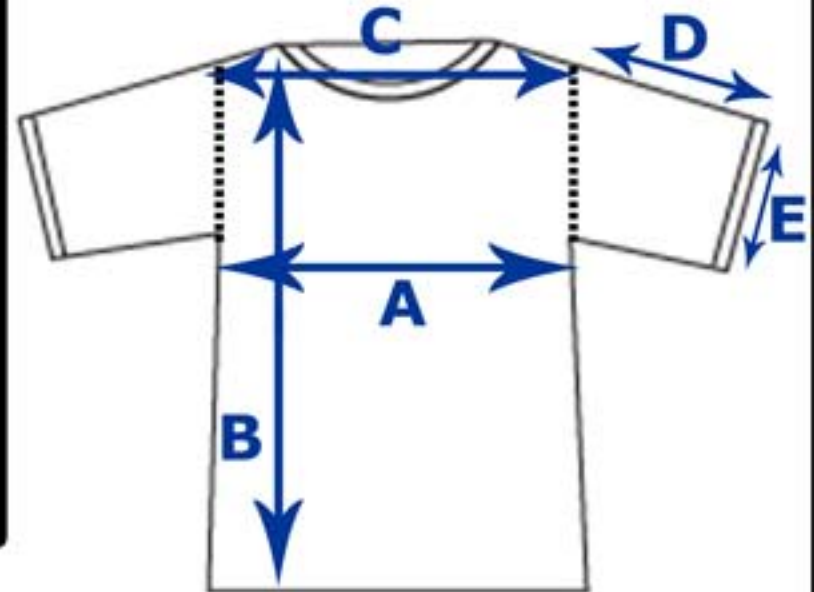

A: chest

B: length

C: shoulder seam to shoulder seam

D: shoulder drop

E: sleeve opening

babydoll sizing

SIZE	chest	length	shoulder to shoulder	sleeve length	sleeve opening
XS	14.125	21.875	13.25	5.75	5.625
S	15.125	22.875	14.25	6.125	5.875
M	16.125	23.875	15.25	6.5	6.125
L	17.125	24.875	16.25	6.875	6.375
XL	18.125	25.875	17.25	7.25	6.625
2XL	19.125	26.875	18.25	7.625	6.875
3XL	20.125	27.875	19.25	8	7.125

A: chest

B: length

C: shoulder seam to shoulder seam

D: shoulder drop

E: sleeve opening

the lady's classic sizing

SIZE	chest	length	shoulder to shoulder	sleeve length	sleeve opening
XS	19.25	22.75	14	5.875	6.25
S	20.25	23.75	15	6.25	6.5
M	21.25	24.75	16	6.625	6.75
L	22.25	25.75	17	7	7
XL	23.25	26.75	18	7.375	7.25
2XL	24.25	27.75	19	7.75	7.5
3XL	25.25	28.75	20	8.125	7.75

A: chest

B: length

C: shoulder seam to shoulder seam

D: sleeve length

E: sleeve opening

womens' micro performance tee sizing

SIZE	chest	length	shoulder to shoulder	sleeve length	sleeve opening
XS	17	22.5	15	8.375	5.5
S	18	23.5	16	8.75	5.75
M	19	24.5	17	9.125	6
L	20	25.5	18	9.5	6.25
XL	21	26.5	19	9.875	6.5