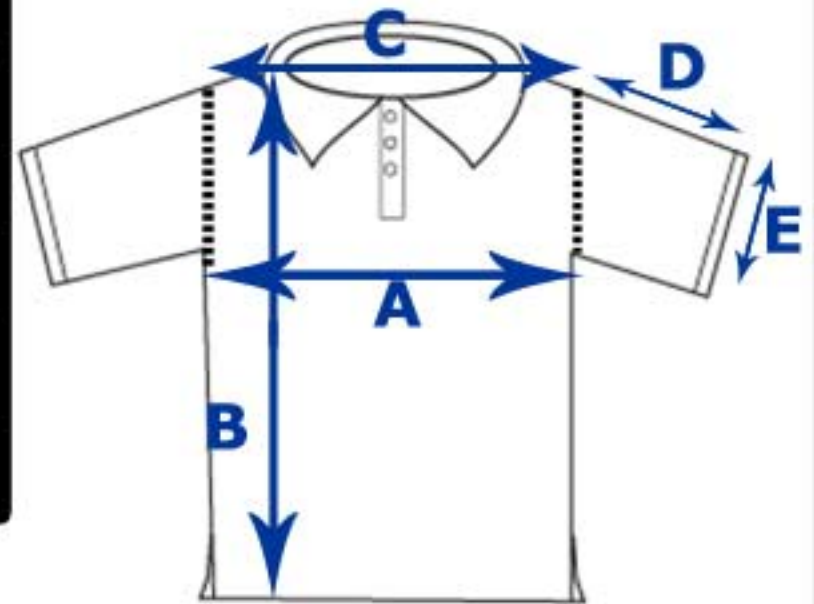

A: chest

B: length

C: shoulder seam to shoulder seam

D: sleeve length

basic polo sizing

SIZE	chest	length	shoulder to shoulder	shoulder drop	sleeve opening
XS	18	27.5	16.25	7.5	6
S	19.5	28.5	17.75	8	6.5
M	21	29.5	19.25	8.5	7
L	22.5	30.5	20.75	9	7.5
XL	24	31.5	22.25	9.5	8
2XL	25.5	32.5	23.75	10	8.5
3XL	27	33.5	25.25	10.5	9