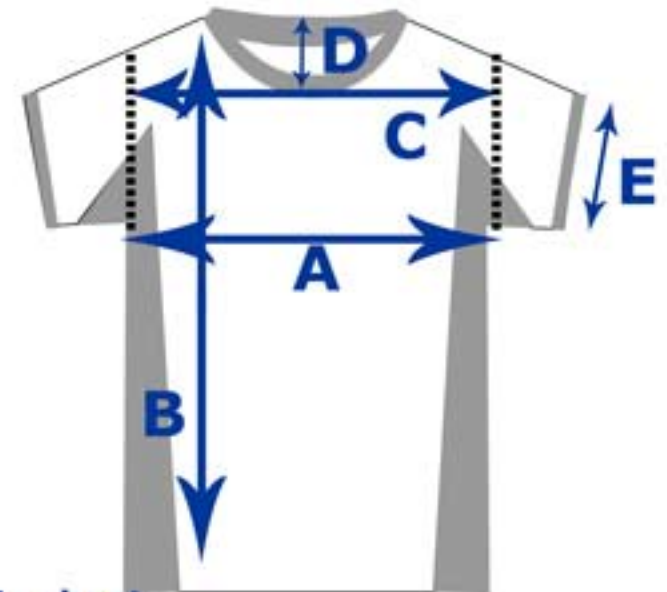

- A: chest**
- B: length**
- C: shoulder seam to shoulder seam**
- D: neck drop**
- E: arm opening**

the micro repreve sizing

SIZE	chest	length	collar to sleeve tip	ragland sleeve	sleeve opening
XS	16.625	25.5	13	10	5.25
S	18.25	27.75	14.25	10.5	5.875
M	19.5	28	14	11.25	6.25
L	20.75	28.75	15.5	11.5	7
XL	21.25	30.75	16	12.5	7.25
2XL	22.25	32	16.25	13	7.625
3XL	23.25	33	17.5	13.25	8

A: chest

B: length

C: collar to sleeve tip

D: ragland sleeve

E: sleeve opening

the phenom sizing

SIZE	chest	length	shoulder to shoulder	neck drop	sleeve opening
S	21.375	27	17.75	3.75	6
M	22.875	28	19.25	3.875	6.75
L	24.375	29	20.75	4	7.5
XL	25.375	30.25	21.75	4.125	7.875
2XL	26.375	31.5	22.75	4.25	8.25
3XL	27.375	32.75	23.75	4.375	8.675

A: chest

B: length

C: shoulder seam to shoulder seam

D: neck drop

E: sleeve opening

sweatshirt sizing

SIZE	chest	length (to top of waistband)	shoulder to shoulder	waistband width	sleeve length
S	21.5	24.25	19.25	2.5	24.5
M	23	25.25	20.75	2.5	25.125
L	24.5	26.25	22.25	2.5	25.75
XL	26	27.25	23.75	2.5	26.375
2XL	27.5	28.25	25.25	2.5	27
3XL	29	29.25	26.75	2.5	27.625