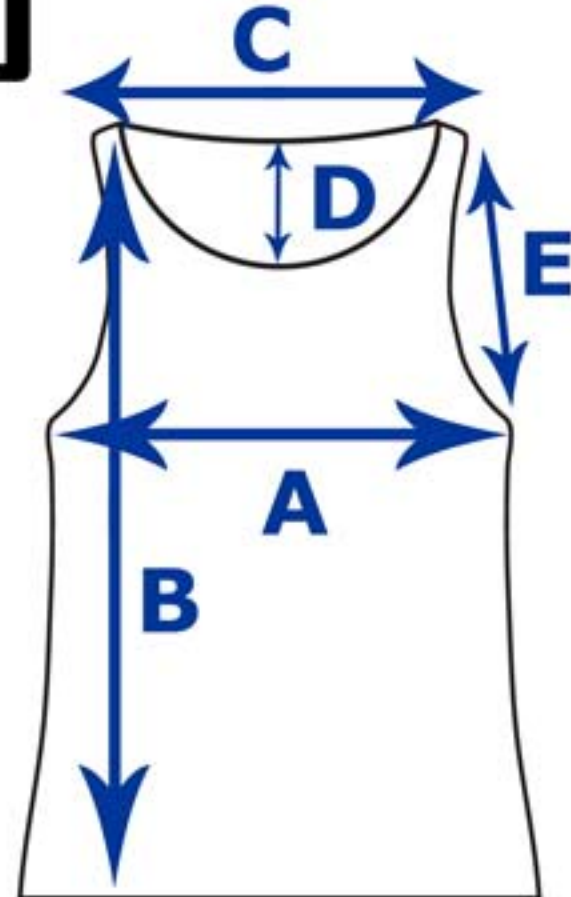

A: chest

B: length

C: shoulder seam to shoulder seam

D: sleeve length

E: sleeve opening

*** Only Available In
Brighter White**

micro performance muscle sizing

SIZE	chest	length	shoulder to shoulder	neck drop	sleeve opening
S	22.5	25.75	15.25	3.25	9.875
M	24	27	16.5	3.375	10.625
L	25	28.25	17.5	3.5	11.125
XL	26	29.5	18.5	3.625	11.625
2XL	27	30.75	18.5	3.75	12.125
3XL	28	32	19.5	3.875	12.625

A: chest

B: length

C: shoulder seam to shoulder seam

D: neck drop

E: sleeve opening

micro performance singlet sizing

SIZE	chest	length	shoulder to shoulder	neck drop	arm opening
S	18.75	24.875	10.375	5.5	10.5
M	20.25	26.125	10.625	5.625	11.625
L	21.25	27.5	10.875	5.75	12.125
XL	22.25	28.75	11.125	5.875	12.875

- A: chest**
- B: length**
- C: shoulder seam to shoulder seam**
- D: neck drop**
- E: arm opening**

the micro repreve sizing

SIZE	chest	length	collar to sleeve tip	ragland sleeve	sleeve opening
XS	16.625	25.5	13	10	5.25
S	18.25	27.75	14.25	10.5	5.875
M	19.5	28	14	11.25	6.25
L	20.75	28.75	15.5	11.5	7
XL	21.25	30.75	16	12.5	7.25
2XL	22.25	32	16.25	13	7.625
3XL	23.25	33	17.5	13.25	8