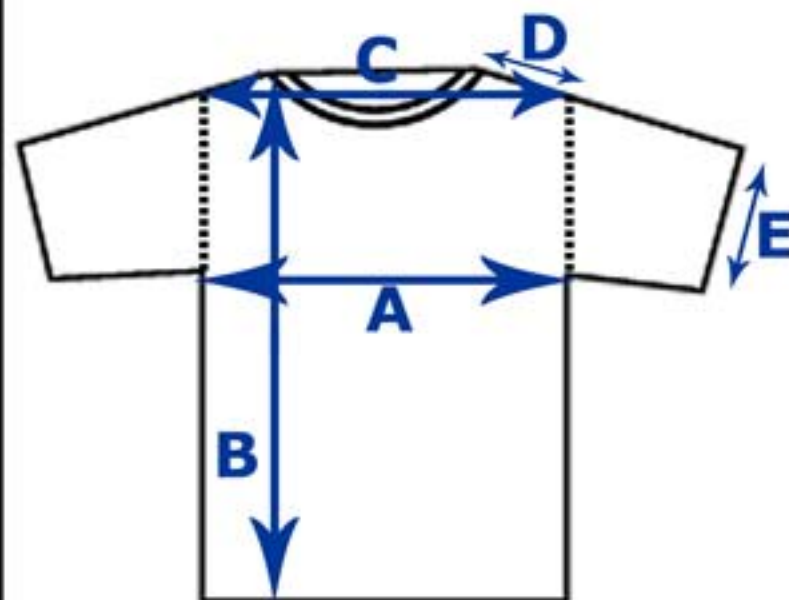

basic-tee adult sizing

SIZE	chest	length	shoulder to shoulder	shoulder drop	sleeve opening
XS	18	27.5	16.25	1.5	6
S	19.5	28.5	17.75	1.5	6.5
M	21	29.5	19.25	1.5	7
L	22.5	30.5	20.75	1.5	7.5
XL	24	31.5	22.25	1.5	8
2XL	25.5	32.5	23.75	1.5	8.5
3XL	27	33.5	25.25	1.5	9
4XL	28.5	34.5	26.75	1.5	9.5
5XL	30	35.5	28.25	1.5	10

A: chest

B: length

C: shoulder seam to shoulder seam

D: shoulder drop

E: sleeve opening

basic-tee sizing

SIZE	chest	length	shoulder to shoulder	shoulder drop	sleeve opening
XS	18	27.5	16.25	1.5	6
S	19.5	28.5	17.75	1.5	6.5
M	21	29.5	19.25	1.5	7
L	22.5	30.5	20.75	1.5	7.5
XL	24	31.5	22.25	1.5	8
2XL	25.5	32.5	23.75	1.5	8.5
3XL	27	33.5	25.25	1.5	9

A: chest

B: length

C: shoulder seam to shoulder seam

D: shoulder drop

E: sleeve opening

basic-tee ringer sizing

SIZE	chest	length	shoulder to shoulder	shoulder drop	sleeve opening
XS	18	27.5	16.25	1.5	6
S	19.5	28.5	17.75	1.5	6.5
M	21	29.5	19.25	1.5	7
L	22.5	30.5	20.75	1.5	7.5
XL	24	31.5	22.25	1.5	8
2XL	25.5	32.5	23.75	1.5	8.5
3XL	27	33.5	25.25	1.5	9

A: chest

B: length

C: shoulder seam to shoulder seam

D: shoulder drop

E: sleeve opening

safety-colors long sleeve sizing

SIZE	chest	length	shoulder to shoulder	sleeve length
S	19.5	28.5	17.75	24.5
M	21	29.5	19.25	25
L	22.5	30.5	20.75	25.5
XL	24	31.5	22.25	26
2XL	25.5	32.5	23.75	26.5
3XL	27	33.5	25.25	27