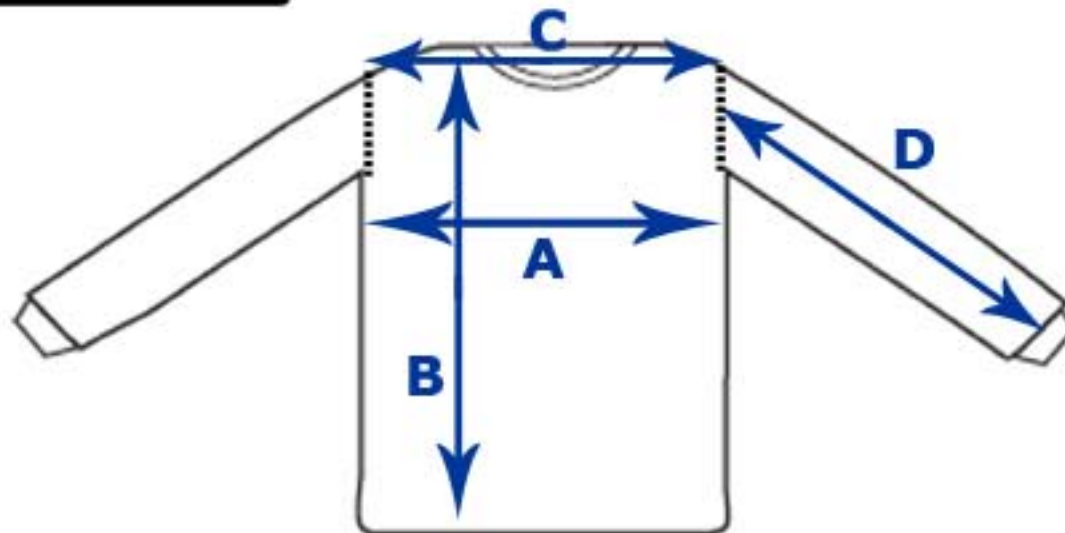

A: chest

B: length

C: shoulder seam to shoulder seam

D: shoulder drop

E: sleeve opening

basic-tee ringer sizing

SIZE	chest	length	shoulder to shoulder	shoulder drop	sleeve opening
XS	18	27.5	16.25	1.5	6
S	19.5	28.5	17.75	1.5	6.5
M	21	29.5	19.25	1.5	7
L	22.5	30.5	20.75	1.5	7.5
XL	24	31.5	22.25	1.5	8
2XL	25.5	32.5	23.75	1.5	8.5
3XL	27	33.5	25.25	1.5	9

A: chest

B: length

C: shoulder seam to shoulder seam

D: shoulder drop

E: sleeve opening

safety-colors long sleeve sizing

SIZE	chest	length	shoulder to shoulder	sleeve length
S	19.5	28.5	17.75	24.5
M	21	29.5	19.25	25
L	22.5	30.5	20.75	25.5
XL	24	31.5	22.25	26
2XL	25.5	32.5	23.75	26.5
3XL	27	33.5	25.25	27

A: chest

B: length

C: shoulder seam to shoulder seam

D: sleeve length

saftey color sizing

SIZE	chest	length	shoulder to shoulder	shoulder drop	sleeve opening
S	19.5	28.5	17.75	1.5	6.5
M	21	29.5	19.25	1.5	7
L	22.5	30.5	20.75	1.5	7.5
XL	24	31.5	22.25	1.5	8
2XL	25.5	32.5	23.75	1.5	8.5
3XL	27	33.5	25.25	1.5	9
4XL	28.5	34.5	26.75	1.5	9.5

A: chest

B: length

C: shoulder seam to shoulder seam

D: shoulder drop

E: sleeve opening

safety-color long sleeve sizing

SIZE	chest	length	shoulder to shoulder	sleeve length
S	19.5	28.5	17.75	24.5
M	21	29.5	19.25	25
L	22.5	30.5	20.75	25.5
XL	24	31.5	22.25	26
2XL	25.5	32.5	23.75	26.5
3XL	27	33.5	25.25	27