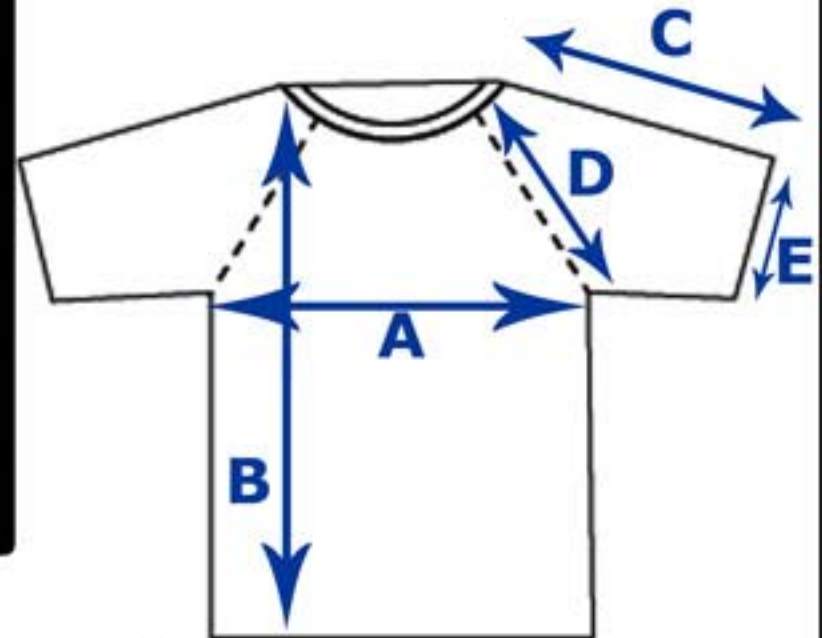

A: chest

B: length

C: shoulder seam to shoulder seam

D: neck drop

E: sleeve opening

micro performance singlet sizing

SIZE	chest	length	shoulder to shoulder	neck drop	arm opening
S	18.75	24.875	10.375	5.5	10.5
M	20.25	26.125	10.625	5.625	11.625
L	21.25	27.5	10.875	5.75	12.125
XL	22.25	28.75	11.125	5.875	12.875

- A: chest**
- B: length**
- C: shoulder seam to shoulder seam**
- D: neck drop**
- E: arm opening**

the micro repreve sizing

SIZE	chest	length	collar to sleeve tip	ragland sleeve	sleeve opening
XS	16.625	25.5	13	10	5.25
S	18.25	27.75	14.25	10.5	5.875
M	19.5	28	14	11.25	6.25
L	20.75	28.75	15.5	11.5	7
XL	21.25	30.75	16	12.5	7.25
2XL	22.25	32	16.25	13	7.625
3XL	23.25	33	17.5	13.25	8