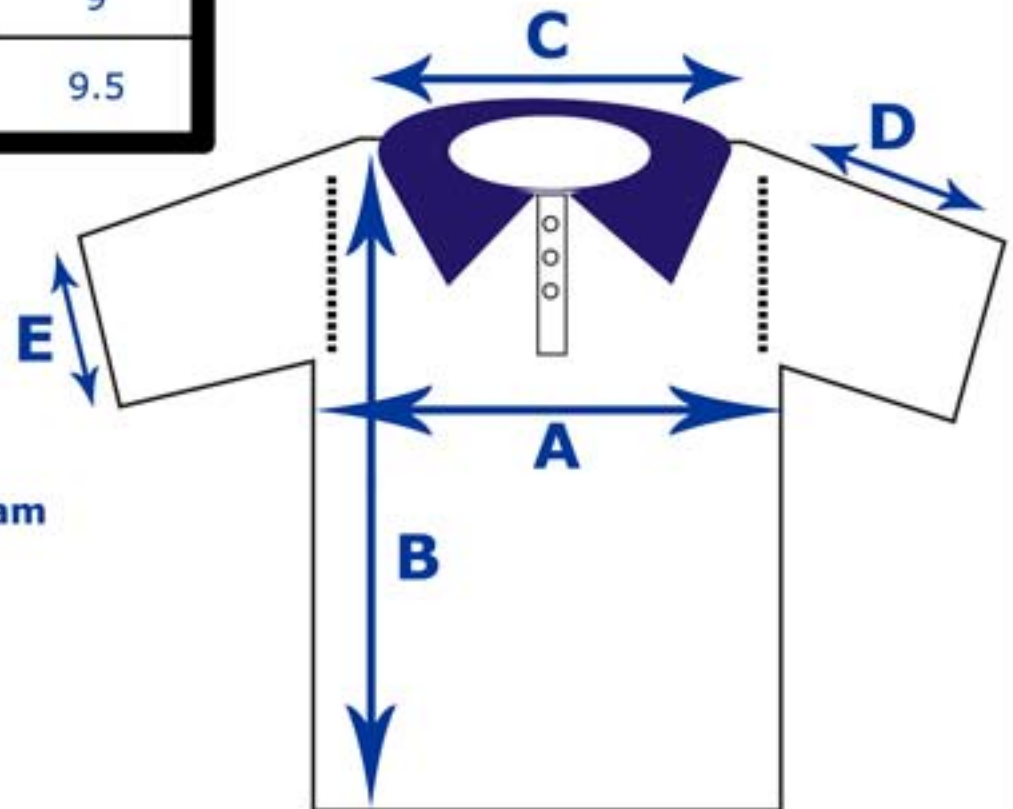

A: chest

B: length

C: shoulder seam to shoulder seam

D: sleeve length

basic polo sizing

SIZE	chest	length	shoulder to shoulder	shoulder drop	sleeve opening
XS	18	27.5	16.25	7.5	6
S	19.5	28.5	17.75	8	6.5
M	21	29.5	19.25	8.5	7
L	22.5	30.5	20.75	9	7.5
XL	24	31.5	22.25	9.5	8
2XL	25.5	32.5	23.75	10	8.5
3XL	27	33.5	25.25	10.5	9

A: chest

B: length

C: shoulder seam to shoulder seam

D: shoulder drop

E: sleeve opening

micro performance polo sizing

SIZE	chest	length	shoulder to shoulder	sleeve length	sleeve opening
S	20.75	28.625	17.25	11.125	7
M	22.25	29.625	18.75	11.625	7.5
L	23.75	30.625	20.25	12.125	8
XL	25.25	31.625	21.75	12.875	8.5
2XL	26.75	32.625	23.25	13.5	9
3XL	28.25	33.625	24.75	13.625	9.5

- A: chest**
- B: length**
- C: shoulder seam to shoulder seam**
- D: sleeve length**
- E: sleeve opening**

micro-performance short sleeve sizing

SIZE	chest	length	shoulder to shoulder	shoulder drop	sleeve opening
XS	21	24.5	16.75	1.25	6.625
S	22.5	25.75	18.25	1.25	7
M	24	27	19.75	1.25	7.375
L	25	28.25	20.75	1.25	7.75
XL	26	29.5	21.75	1.25	8.125
2XL	27	30.75	22.75	1.25	8.5
3XL	28	32	23.75	1.25	8.875