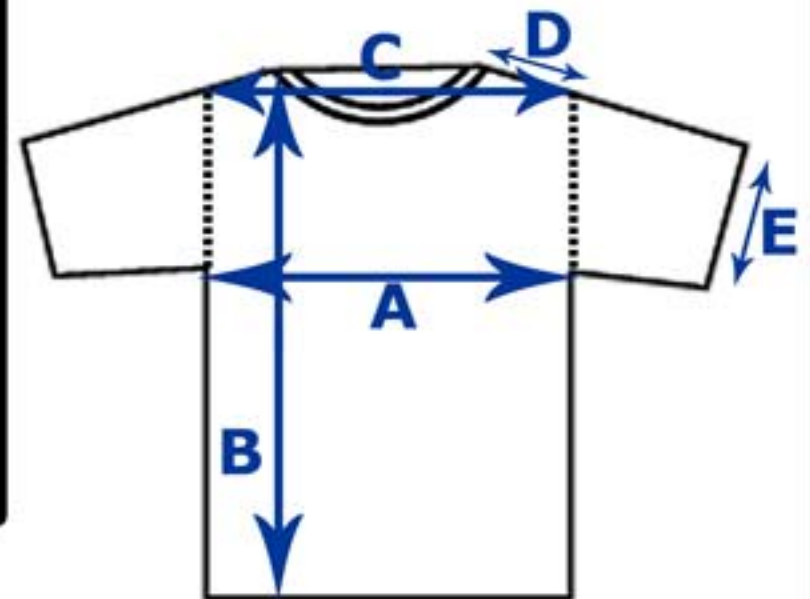

A: chest

B: length

C: shoulder seam to shoulder seam

D: sleeve length

basic polo sizing

SIZE	chest	length	shoulder to shoulder	shoulder drop	sleeve opening
XS	18	27.5	16.25	7.5	6
S	19.5	28.5	17.75	8	6.5
M	21	29.5	19.25	8.5	7
L	22.5	30.5	20.75	9	7.5
XL	24	31.5	22.25	9.5	8
2XL	25.5	32.5	23.75	10	8.5
3XL	27	33.5	25.25	10.5	9

A: chest

B: length

C: shoulder seam to shoulder seam

D: shoulder drop

E: sleeve opening

micro performance polo sizing

SIZE	chest	length	shoulder to shoulder	sleeve length	sleeve opening
S	20.75	28.625	17.25	11.125	7
M	22.25	29.625	18.75	11.625	7.5
L	23.75	30.625	20.25	12.125	8
XL	25.25	31.625	21.75	12.875	8.5
2XL	26.75	32.625	23.25	13.5	9
3XL	28.25	33.625	24.75	13.625	9.5

- A: chest**
- B: length**
- C: shoulder seam to shoulder seam**
- D: sleeve length**
- E: sleeve opening**

micro-performance short sleeve sizing

SIZE	chest	length	shoulder to shoulder	shoulder drop	sleeve opening
XS	21	24.5	16.75	1.25	6.625
S	22.5	25.75	18.25	1.25	7
M	24	27	19.75	1.25	7.375
L	25	28.25	20.75	1.25	7.75
XL	26	29.5	21.75	1.25	8.125
2XL	27	30.75	22.75	1.25	8.5
3XL	28	32	23.75	1.25	8.875