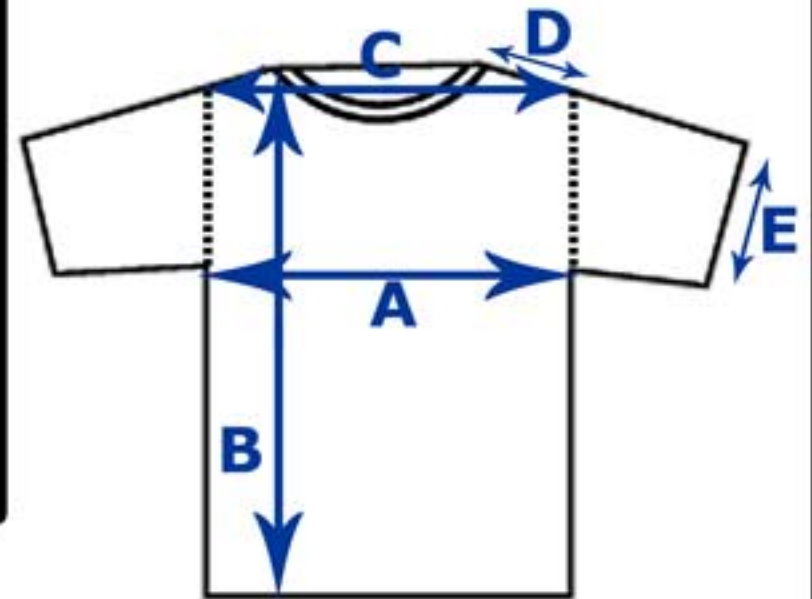

basic-tee adult sizing

SIZE	chest	length	shoulder to shoulder	shoulder drop	sleeve opening
XS	18	27.5	16.25	1.5	6
S	19.5	28.5	17.75	1.5	6.5
M	21	29.5	19.25	1.5	7
L	22.5	30.5	20.75	1.5	7.5
XL	24	31.5	22.25	1.5	8
2XL	25.5	32.5	23.75	1.5	8.5
3XL	27	33.5	25.25	1.5	9
4XL	28.5	34.5	26.75	1.5	9.5
5XL	30	35.5	28.25	1.5	10

A: chest

B: length

C: shoulder seam to shoulder seam

D: shoulder drop

E: sleeve opening

basic-tee sizing

SIZE	chest	length	shoulder to shoulder	shoulder drop	sleeve opening
XS	18	27.5	16.25	1.5	6
S	19.5	28.5	17.75	1.5	6.5
M	21	29.5	19.25	1.5	7
L	22.5	30.5	20.75	1.5	7.5
XL	24	31.5	22.25	1.5	8
2XL	25.5	32.5	23.75	1.5	8.5
3XL	27	33.5	25.25	1.5	9

A: chest

B: length

C: shoulder seam to shoulder seam

D: shoulder drop

E: sleeve opening

basic-tee ringer sizing

SIZE	chest	length	shoulder to shoulder	shoulder drop	sleeve opening
XS	18	27.5	16.25	1.5	6
S	19.5	28.5	17.75	1.5	6.5
M	21	29.5	19.25	1.5	7
L	22.5	30.5	20.75	1.5	7.5
XL	24	31.5	22.25	1.5	8
2XL	25.5	32.5	23.75	1.5	8.5
3XL	27	33.5	25.25	1.5	9

A: chest

B: length

C: shoulder seam to shoulder seam

D: shoulder drop

E: sleeve opening

safety-colors long sleeve sizing

SIZE	chest	length	shoulder to shoulder	sleeve length
S	19.5	28.5	17.75	24.5
M	21	29.5	19.25	25
L	22.5	30.5	20.75	25.5
XL	24	31.5	22.25	26
2XL	25.5	32.5	23.75	26.5
3XL	27	33.5	25.25	27