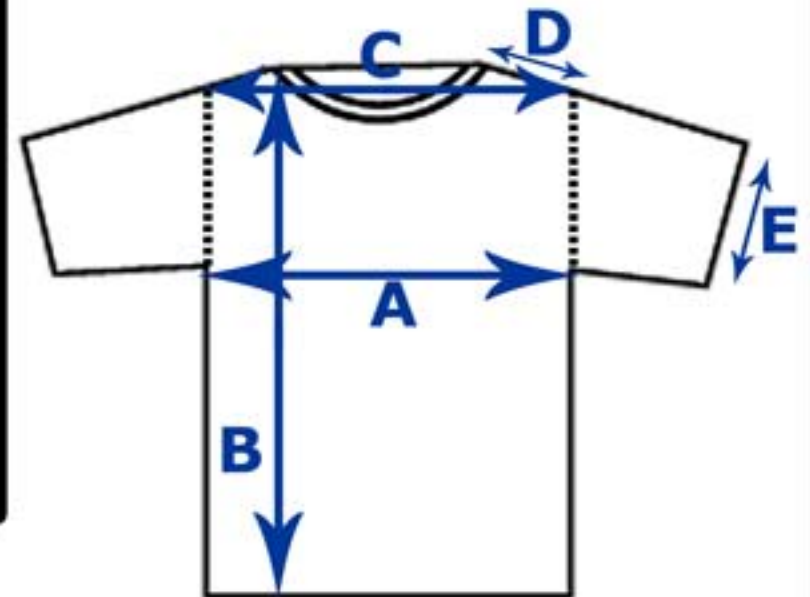

A: chest

B: length

C: shoulder seam to shoulder seam

D: shoulder drop

E: sleeve opening

basic-tee sizing

SIZE	chest	length	shoulder to shoulder	shoulder drop	sleeve opening
XS	18	27.5	16.25	1.5	6
S	19.5	28.5	17.75	1.5	6.5
M	21	29.5	19.25	1.5	7
L	22.5	30.5	20.75	1.5	7.5
XL	24	31.5	22.25	1.5	8
2XL	25.5	32.5	23.75	1.5	8.5
3XL	27	33.5	25.25	1.5	9

A: chest

B: length

C: shoulder seam to shoulder seam

D: shoulder drop

E: sleeve opening

basic-tee ringer sizing

SIZE	chest	length	shoulder to shoulder	shoulder drop	sleeve opening
XS	18	27.5	16.25	1.5	6
S	19.5	28.5	17.75	1.5	6.5
M	21	29.5	19.25	1.5	7
L	22.5	30.5	20.75	1.5	7.5
XL	24	31.5	22.25	1.5	8
2XL	25.5	32.5	23.75	1.5	8.5
3XL	27	33.5	25.25	1.5	9

A: chest

B: length

C: shoulder seam to shoulder seam

D: shoulder drop

E: sleeve opening

safety-colors long sleeve sizing

SIZE	chest	length	shoulder to shoulder	sleeve length
S	19.5	28.5	17.75	24.5
M	21	29.5	19.25	25
L	22.5	30.5	20.75	25.5
XL	24	31.5	22.25	26
2XL	25.5	32.5	23.75	26.5
3XL	27	33.5	25.25	27

A: chest

B: length

C: shoulder seam to shoulder seam

D: sleeve length

saftey color sizing

SIZE	chest	length	shoulder to shoulder	shoulder drop	sleeve opening
S	19.5	28.5	17.75	1.5	6.5
M	21	29.5	19.25	1.5	7
L	22.5	30.5	20.75	1.5	7.5
XL	24	31.5	22.25	1.5	8
2XL	25.5	32.5	23.75	1.5	8.5
3XL	27	33.5	25.25	1.5	9
4XL	28.5	34.5	26.75	1.5	9.5