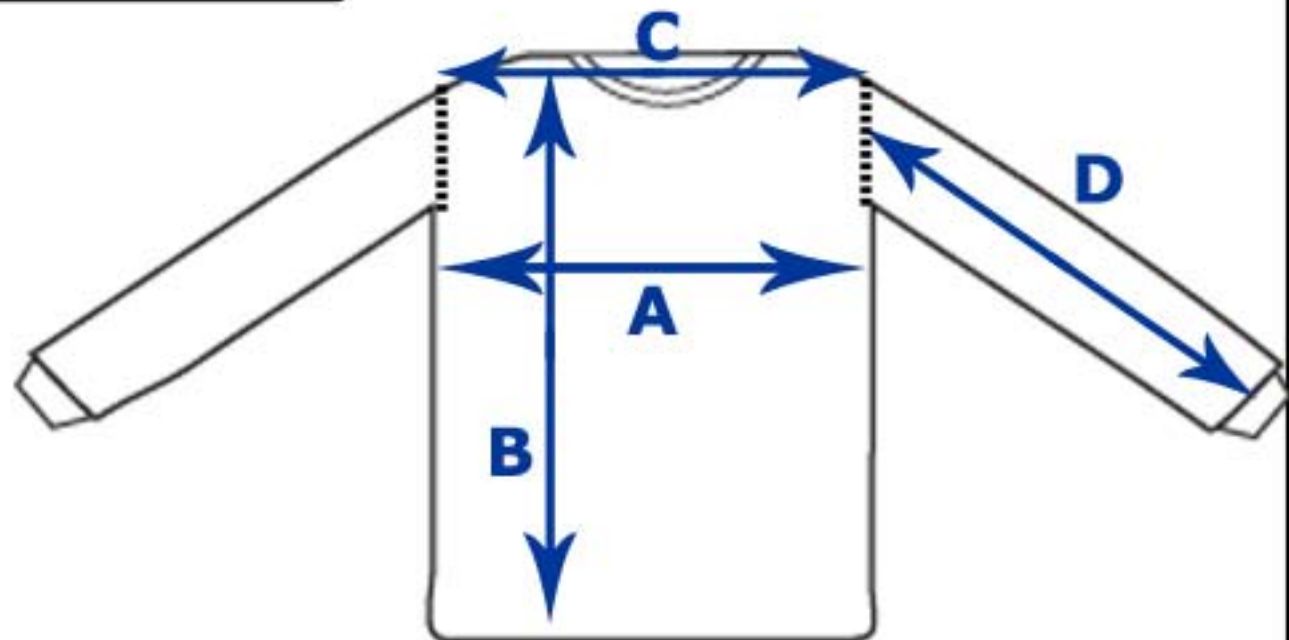

A: chest

B: length

C: shoulder seam to shoulder seam

D: sleeve length

saftey color sizing

SIZE	chest	length	shoulder to shoulder	shoulder drop	sleeve opening
S	19.5	28.5	17.75	1.5	6.5
M	21	29.5	19.25	1.5	7
L	22.5	30.5	20.75	1.5	7.5
XL	24	31.5	22.25	1.5	8
2XL	25.5	32.5	23.75	1.5	8.5
3XL	27	33.5	25.25	1.5	9
4XL	28.5	34.5	26.75	1.5	9.5

A: chest

B: length

C: shoulder seam to shoulder seam

D: shoulder drop

E: sleeve opening

safety-color long sleeve sizing

SIZE	chest	length	shoulder to shoulder	sleeve length
S	19.5	28.5	17.75	24.5
M	21	29.5	19.25	25
L	22.5	30.5	20.75	25.5
XL	24	31.5	22.25	26
2XL	25.5	32.5	23.75	26.5
3XL	27	33.5	25.25	27

A: chest

B: length

C: shoulder seam to shoulder seam

D: sleeve length

basic polo sizing

SIZE	chest	length	shoulder to shoulder	shoulder drop	sleeve opening
XS	18	27.5	16.25	7.5	6
S	19.5	28.5	17.75	8	6.5
M	21	29.5	19.25	8.5	7
L	22.5	30.5	20.75	9	7.5
XL	24	31.5	22.25	9.5	8
2XL	25.5	32.5	23.75	10	8.5
3XL	27	33.5	25.25	10.5	9