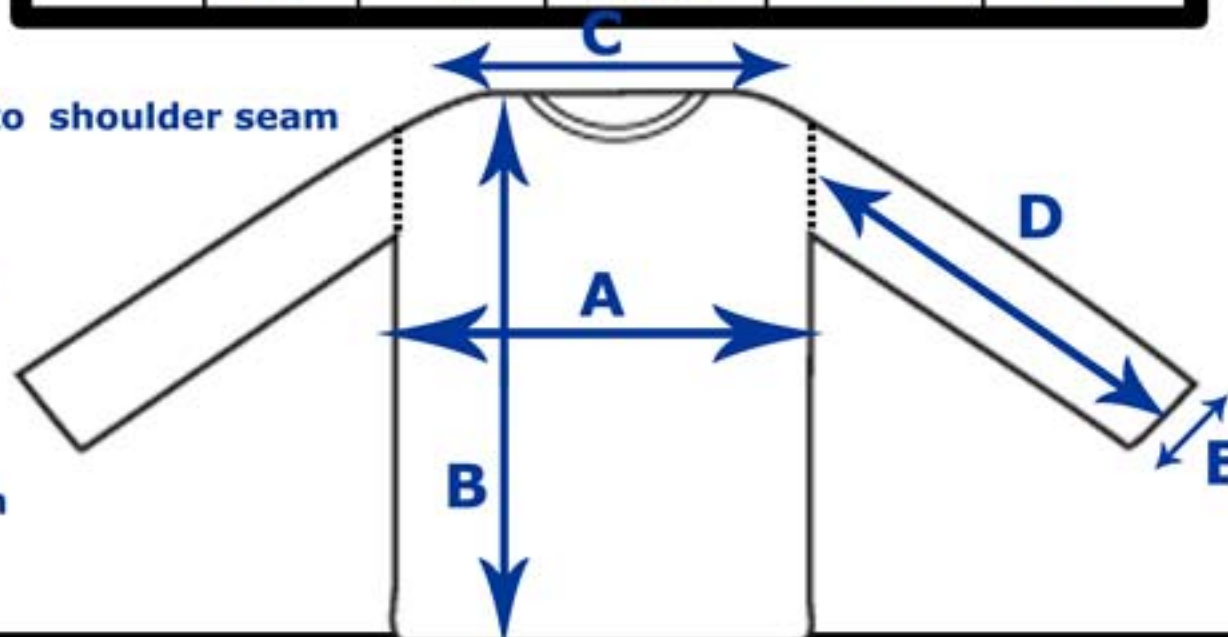

- A: chest**
- B: length**
- C: shoulder seam to shoulder seam**
- D: sleeve length**
- E: sleeve opening**

micro-performance short sleeve sizing

SIZE	chest	length	shoulder to shoulder	shoulder drop	sleeve opening
XS	21	24.5	16.75	1.25	6.625
S	22.5	25.75	18.25	1.25	7
M	24	27	19.75	1.25	7.375
L	25	28.25	20.75	1.25	7.75
XL	26	29.5	21.75	1.25	8.125
2XL	27	30.75	22.75	1.25	8.5
3XL	28	32	23.75	1.25	8.875

A: chest

B: length

C: shoulder seam to shoulder seam

D: shoulder drop

E: sleeve opening

micro-performance long sleeve sizing

SIZE	chest	length	shoulder to shoulder	sleeve length	sleeve opening
XS*	21	24.5	16.75	23.5	4
S	22.5	25.75	18.25	24	4.25
M	24	27	19.75	24.5	4.5
L	25	28.25	20.75	25	4.75
XL	26	29.5	21.75	25.5	5
2XL	27	30.75	22.75	26	5.25
3XL	28	32	23.75	26.5	5.5

A: chest

B: length

C: shoulder seam to shoulder seam

D: sleeve length

E: sleeve opening

*** Only Available In
Brighter White**

micro performance muscle sizing

SIZE	chest	length	shoulder to shoulder	neck drop	sleeve opening
S	22.5	25.75	15.25	3.25	9.875
M	24	27	16.5	3.375	10.625
L	25	28.25	17.5	3.5	11.125
XL	26	29.5	18.5	3.625	11.625
2XL	27	30.75	18.5	3.75	12.125
3XL	28	32	19.5	3.875	12.625