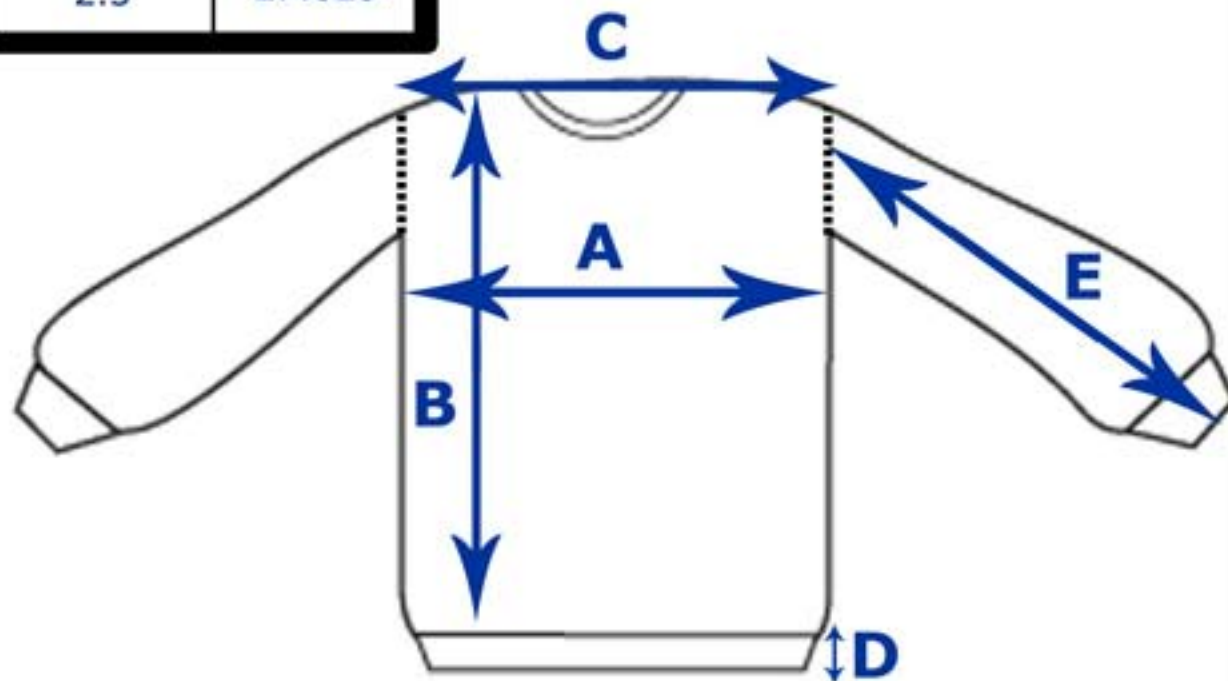

sweatshirt sizing

SIZE	chest	length (to top of waistband)	shoulder to shoulder	waistband width	sleeve length
S	21.5	24.25	19.25	2.5	24.5
M	23	25.25	20.75	2.5	25.125
L	24.5	26.25	22.25	2.5	25.75
XL	26	27.25	23.75	2.5	26.375
2XL	27.5	28.25	25.25	2.5	27
3XL	29	29.25	26.75	2.5	27.625

A: chest

B: length to top of waistband

C: shoulder seam to shoulder seam

D: waistband width

E: sleeve length