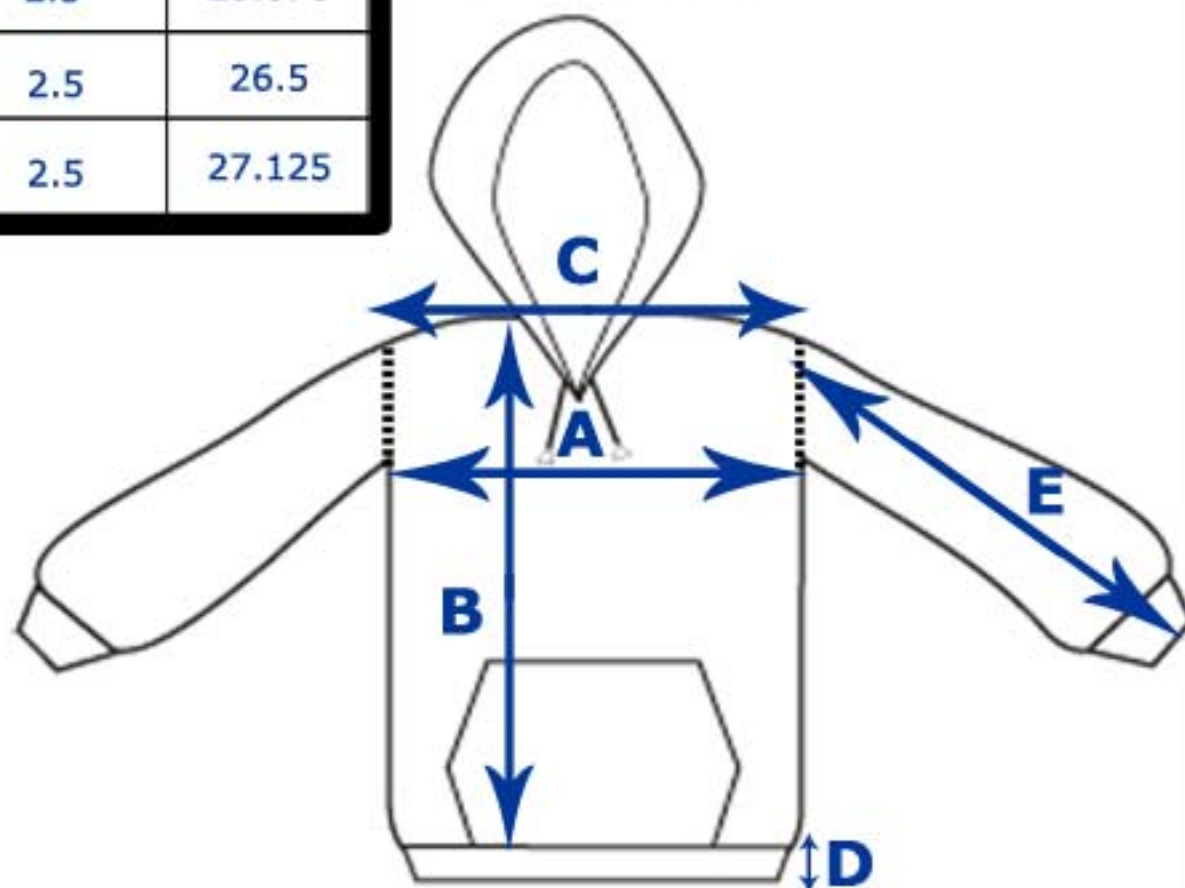

pullover hoodie sizing

SIZE	chest	length (to top of waistband)	shoulder to shoulder	waistband width	sleeve length
S	21.5	24.25	19.25	2.5	24
M	23	25.25	20.75	2.5	24.625
L	24.5	26.25	22.25	2.5	25.25
XL	26	27.25	23.75	2.5	25.875
2XL	27.5	28.25	25.25	2.5	26.5
3XL	29	29.25	26.75	2.5	27.125

A: chest

B: length to top of widthband

C: shoulder seam to shoulder seam

D: waistband width

E: sleeve length