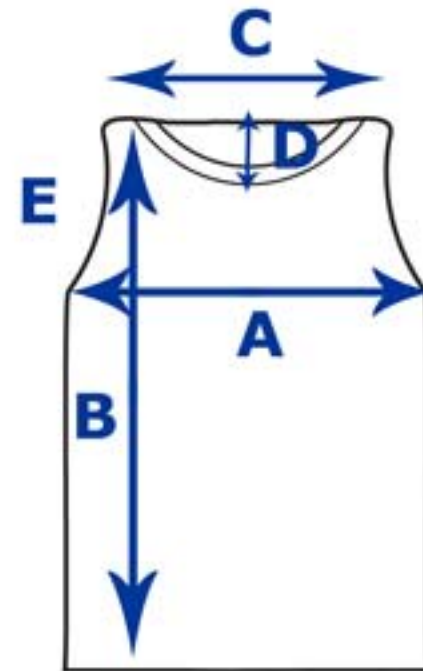

A: chest

B: length

C: shoulder seam to shoulder seam

D: shoulder drop

E: sleeve opening

micro-performance long sleeve sizing

SIZE	chest	length	shoulder to shoulder	sleeve length	sleeve opening
XS*	21	24.5	16.75	23.5	4
S	22.5	25.75	18.25	24	4.25
M	24	27	19.75	24.5	4.5
L	25	28.25	20.75	25	4.75
XL	26	29.5	21.75	25.5	5
2XL	27	30.75	22.75	26	5.25
3XL	28	32	23.75	26.5	5.5

A: chest

B: length

C: shoulder seam to shoulder seam

D: sleeve length

E: sleeve opening

*** Only Available In
Brighter White**

micro performance muscle sizing

SIZE	chest	length	shoulder to shoulder	neck drop	sleeve opening
S	22.5	25.75	15.25	3.25	9.875
M	24	27	16.5	3.375	10.625
L	25	28.25	17.5	3.5	11.125
XL	26	29.5	18.5	3.625	11.625
2XL	27	30.75	18.5	3.75	12.125
3XL	28	32	19.5	3.875	12.625

A: chest

B: length

C: shoulder seam to shoulder seam

D: neck drop

E: sleeve opening

micro performance singlet sizing

SIZE	chest	length	shoulder to shoulder	neck drop	arm opening
S	18.75	24.875	10.375	5.5	10.5
M	20.25	26.125	10.625	5.625	11.625
L	21.25	27.5	10.875	5.75	12.125
XL	22.25	28.75	11.125	5.875	12.875

- A: chest**
- B: length**
- C: shoulder seam to shoulder seam**
- D: neck drop**
- E: arm opening**

the micro repreve sizing

SIZE	chest	length	collar to sleeve tip	ragland sleeve	sleeve opening
XS	16.625	25.5	13	10	5.25
S	18.25	27.75	14.25	10.5	5.875
M	19.5	28	14	11.25	6.25
L	20.75	28.75	15.5	11.5	7
XL	21.25	30.75	16	12.5	7.25
2XL	22.25	32	16.25	13	7.625
3XL	23.25	33	17.5	13.25	8