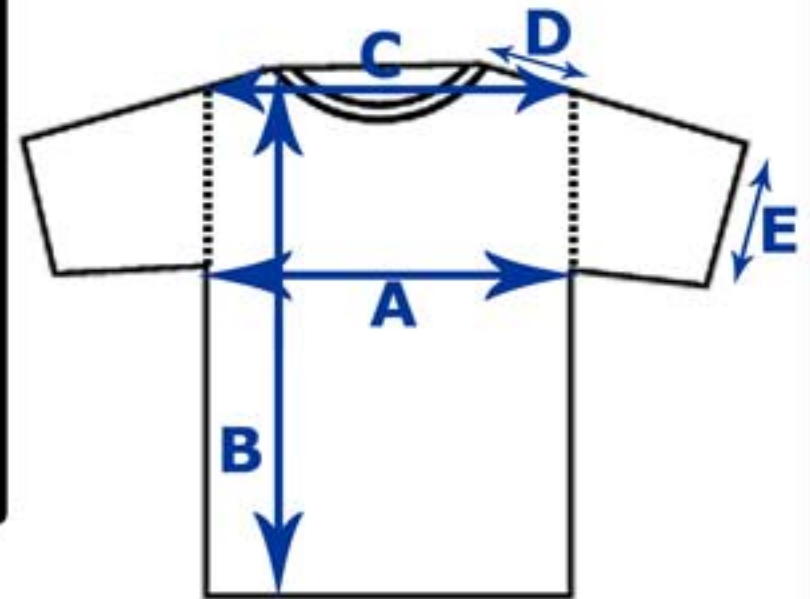

A: chest

B: length

C: shoulder seam to shoulder seam

D: shoulder drop

E: sleeve opening

safety-colors long sleeve sizing

SIZE	chest	length	shoulder to shoulder	sleeve length
S	19.5	28.5	17.75	24.5
M	21	29.5	19.25	25
L	22.5	30.5	20.75	25.5
XL	24	31.5	22.25	26
2XL	25.5	32.5	23.75	26.5
3XL	27	33.5	25.25	27

A: chest

B: length

C: shoulder seam to shoulder seam

D: sleeve length

saftey color sizing

SIZE	chest	length	shoulder to shoulder	shoulder drop	sleeve opening
S	19.5	28.5	17.75	1.5	6.5
M	21	29.5	19.25	1.5	7
L	22.5	30.5	20.75	1.5	7.5
XL	24	31.5	22.25	1.5	8
2XL	25.5	32.5	23.75	1.5	8.5
3XL	27	33.5	25.25	1.5	9
4XL	28.5	34.5	26.75	1.5	9.5

A: chest

B: length

C: shoulder seam to shoulder seam

D: shoulder drop

E: sleeve opening

safety-color long sleeve sizing

SIZE	chest	length	shoulder to shoulder	sleeve length
S	19.5	28.5	17.75	24.5
M	21	29.5	19.25	25
L	22.5	30.5	20.75	25.5
XL	24	31.5	22.25	26
2XL	25.5	32.5	23.75	26.5
3XL	27	33.5	25.25	27

A: chest

B: length

C: shoulder seam to shoulder seam

D: sleeve length

basic polo sizing

SIZE	chest	length	shoulder to shoulder	shoulder drop	sleeve opening
XS	18	27.5	16.25	7.5	6
S	19.5	28.5	17.75	8	6.5
M	21	29.5	19.25	8.5	7
L	22.5	30.5	20.75	9	7.5
XL	24	31.5	22.25	9.5	8
2XL	25.5	32.5	23.75	10	8.5
3XL	27	33.5	25.25	10.5	9